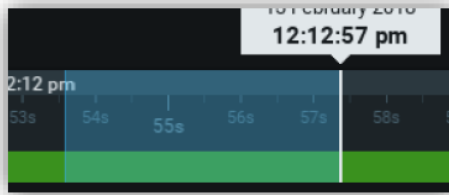

- Selecteer een periode door met de muis op de tijdsblak te slepen. (Linker muistoets ingedrukt houden tijdens het slepen)

- Klik met de rechtermuistoets op het geselecteerde, blauwe stuk. Selecteer "Export Selected Area"